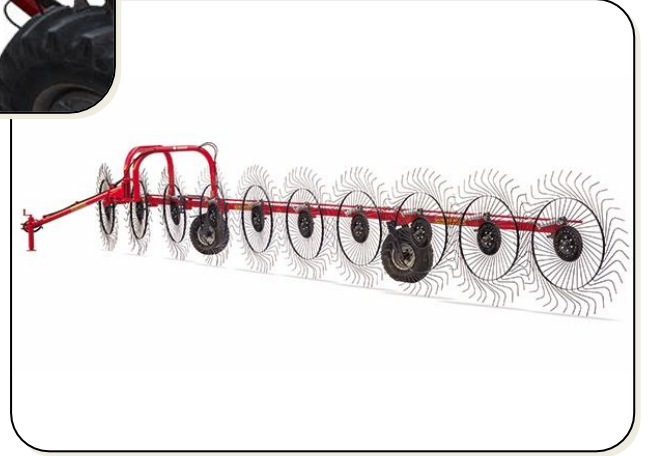

10 Wheels In-Line Rake

In-Line Rake

Model	Working Width (mm)	Overall Width (mm)	Weight (kg)	PTO	HP
OT-In-Line 9 Wheels	650-750	1000	665	540	30-40
OT-In-Line 10 Wheels	700-800	1000	710		35-45
OT-In-Line 11 Wheels	750-850	1000	775		35-45